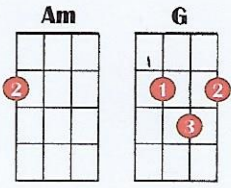

Lady in Black

Hard Rock

William David,
Kenneth Hensley

1st, 2nd, 3rd=Solo, 1st, fade out

Am G Am G Am G Am

She
Oh,

Am

came to me one mor - ning One lone - ly Sun - day mor - ning Her
la - dy, lend your hand, I cried Oh, let me rest here at your side Have

G Am

long hair flo - wing in the mid - win - ter wind I
faith and trust in me, she said and filled my heart with life There

Am

know not how she found me For in dark - ness I was wal - king And des -
is no strength in num - bers I've no such mis - con - cep - tions But

G Am

truc - tion lay a - round - me from a fight I could not win
when you need me be as - sured I won't be far a - way

Am G Am Am G Am

Ah ah ah ah ah ah ah

fade out Am G Am Am G Am

Ah ah ah ah ah ah ah