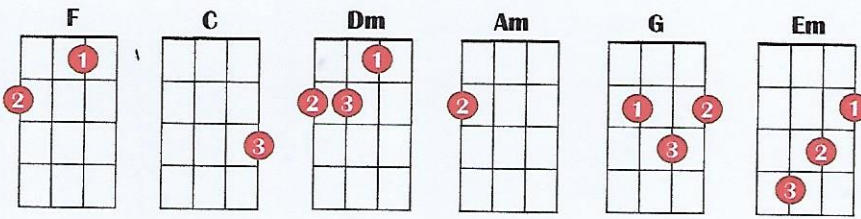

Red is the Rose

Irish Folk

Traditional

Introductory musical staff with chords: F, C, Dm, F, C, F, C, G, C. Includes a 'Fine' box at the end.

Chords: C, Am, Dm, F, C, F, Em. Lyrics: Red is the rose that in yon-der gar-den grows fair is the li-ly of the val - ly.

Chords: F, Em, Dm, F, C, F, C, G, C. Lyrics: Clear is the wa - ter that flows from the Boyne, but my love is fai - rer than a - ny.

Chords: G, C, Am, Dm, F, C. Lyrics: Come o - ver the hills my hand - some I - rish lad. Come o - ver the hills my hand - some I - rish lad. Twas down by Kil - lar - ney's green woods that we strayed. The moon and the moon and the moon. It's not for the part - ing that my si - ster pains. it's not for the part - ing that my si - ster pains.

Chords: F, Em, F, Em. Lyrics: hills to your dar - ling. You'll chose the road love and stars they were shi - ning. The moon shone its rays on his grief of my mo - ther. 'Tis all for the loss of my

Chords: Dm, F, C, F, C, G, C. Lyrics: I'll make the vow. And I'll be your true love for - e - ver. lock of gol - den hair. He swore he'd be my love for - e - ver. hand - some I - rish lad. That my heart is brea - king for - e - ver.